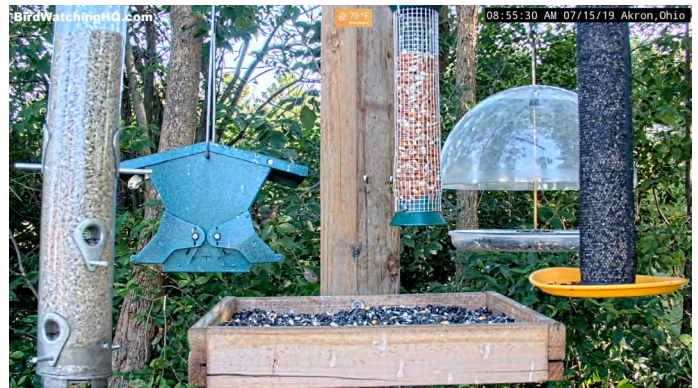

Conclusion

Birdwatching HQ cameras are an example of a simple yet very intriguing idea brought to extraordinary execution. With the applications from CamStreamer, quality live streaming has become an obtainable mission, bringing more than notable viewership. Since starting his YouTube channel in September 2018, Scott obtained more than 546,000 views, and the monthly viewership of his YouTube channel is about 212,000 views - while 99% goes to the two live cams. Scott has embedded both cameras in his website, which again had a positive impact on web traffic. Considering such compelling outcome, he is determined to continue with live streaming and excited to see where it takes him next.

Video quality	4K
Audio	External microphone
Camera model	AXIS P1448-LE
ACAP applications	CamStreamer App CamOverlay App
Streaming platform	YouTube Live
Location	USA