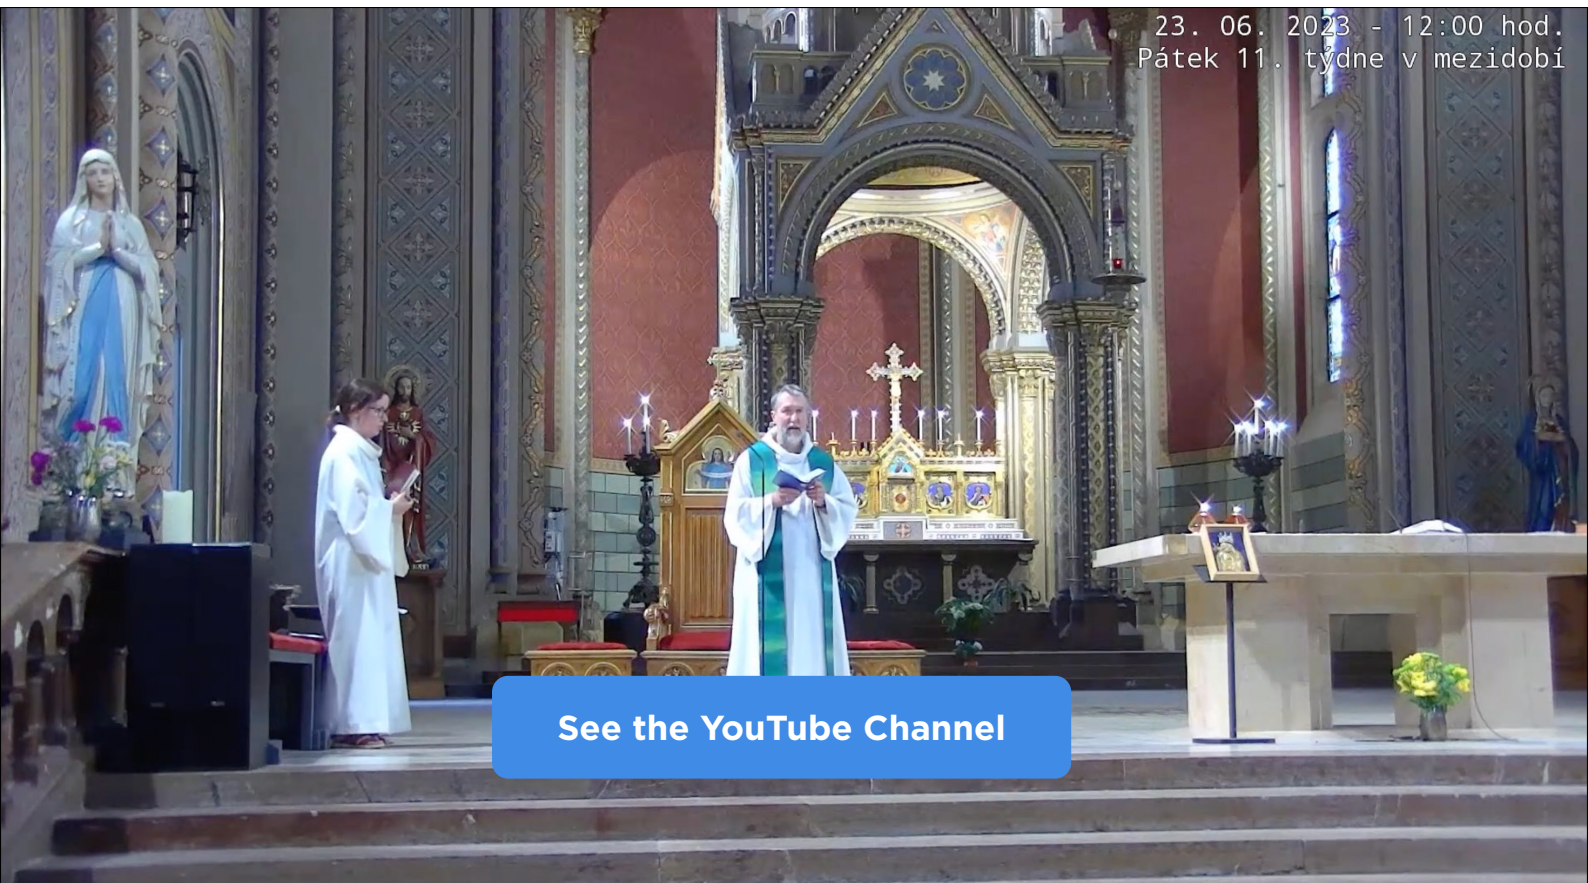

Case study

Restrictions on gatherings no obstacle – the Church of Saints Cyril and Methodius in Prague streams online

Result

The live streaming has met the needs of all the parties involved. **“Without people in the church, we don’t have any money from collections, which is why the question of cost was an important one for us. I have to say, though, that NetRex (CamStreamer installation partner) responded to all our conditions very quickly and professionally and provided us with a solution we could afford. Moreover, when the time came to invest in the camera, we received some assistance from a private donor,”** explains Cúth, and he adds: **“We’ve had very positive reactions to the live streams. People are really pleased to have them.”**

Once the restrictions relating to the coronavirus are lifted, Cúth plans to limit the live streams of services and find other possible uses for the camera. “Even though we may not be live streaming every service, we definitely plan to continue using the camera. For instance, I’ve got some ideas in mind for a series on the church itself. There are many possibilities, but I don’t have any specific plans just yet. We’ll see,” says Cúth in closing.

More case studies you can find at camstreamer.com/resources/

23. 06. 2023 - 12:00 hod.
Pátek 11. týdne v mezidobí

See the YouTube Channel